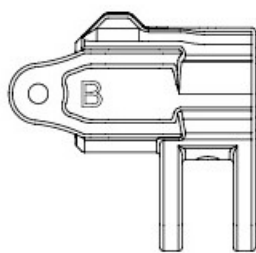

CMX C hub carrier set
CMX 轉向C座組
230024