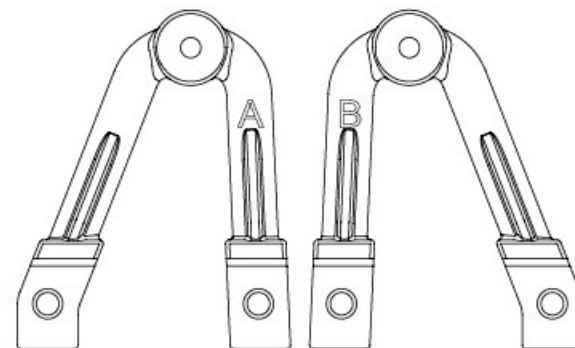

# PARTS

CMX Receiver case set  
CMX 接收機殼組  
230021

CMX Axle cover ×2  
CMX 車軸殼  
230022

Servo horn set (long) (23T/25T)  
伺服機舵片組-長 (23T/25T)  
210033

Spur gear holder  
齒盤座  
230034

CMX Damper stay set ×2  
CMX 避震架組  
230023