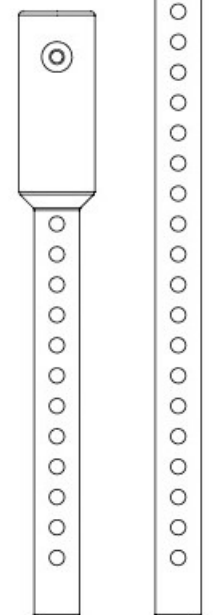

CMX Car body post set ×2
CMX 車殼支柱組
230026

CMX C hub carrier set
CMX 轉向C座組
230024