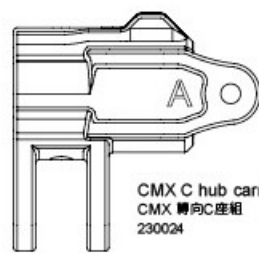

CMX C hub carrier set
CMX 轉向C座組
230024