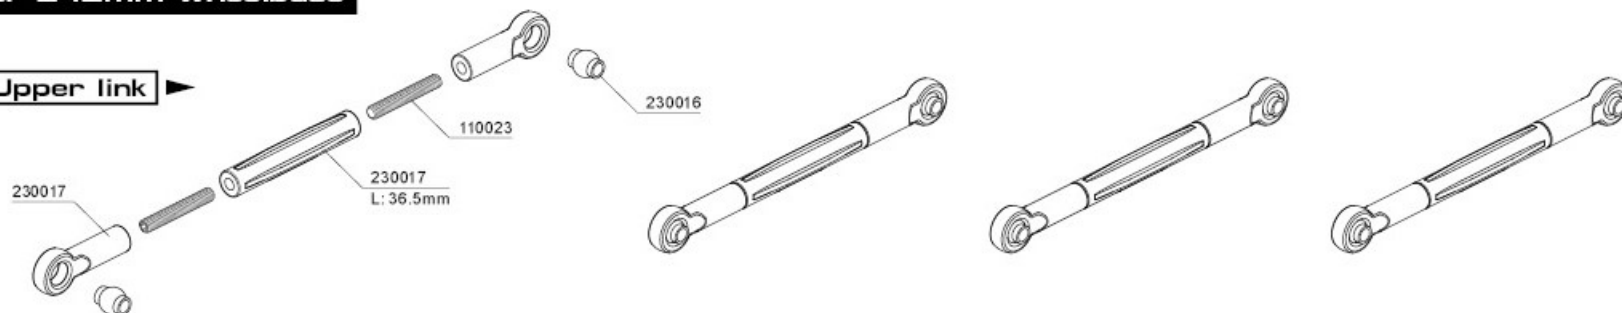

For 242mm wheelbase

Upper link