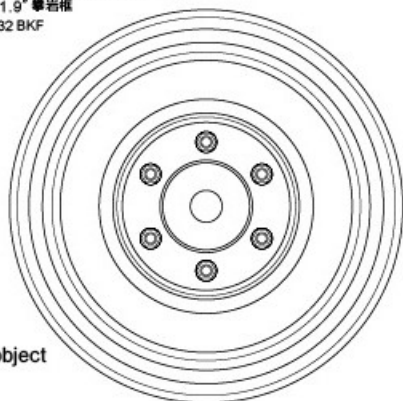

## EXPLODED MANUAL

WHEELBASE : 242 / 252 / 267mm [ adjustable ]  
\* Additional parts are required to 267mm setting  
WIDTH : 195mm  
GEAR RATIO = 1:19 ~ 1:42.6  
TIRE WIDTH / DIAMETER : 30×90mm

**For 242mm wheelbase**

Inner sponge 30×92×48 ×4  
內襯 30×92×48  
130044

Battery O-ring (S)(2)  
電池 O 環  
130003

58H 1.9" Crawler wheel ×4  
58H 1.9" 攀岩輪  
230031 BKF

60D 1.9" Crawler wheel ×4  
60D 1.9" 攀岩輪  
230032 BKF

※ Please make the object  
as the standard.  
請以實物為主。