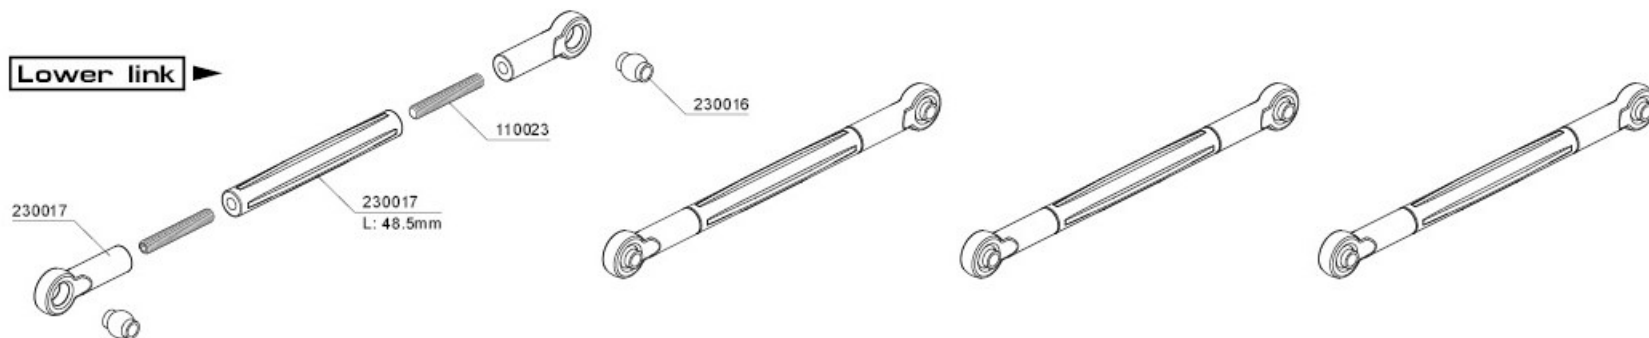

For 242mm wheelbase

Upper link

Lower link

For 252mm wheelbase

Rear upper link

Rear lower link

For 267mm wheelbase

※ Extra parts are required for 267 wheelbase.
需要額外的配件變更軸距為267mm。
230039 CMX Wheelbase 267mm accessories.
CMX 軸距267mm零件。