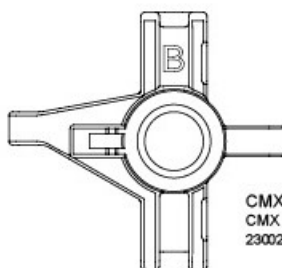

CMX Knuckle set
CMX 轉向座組
230025