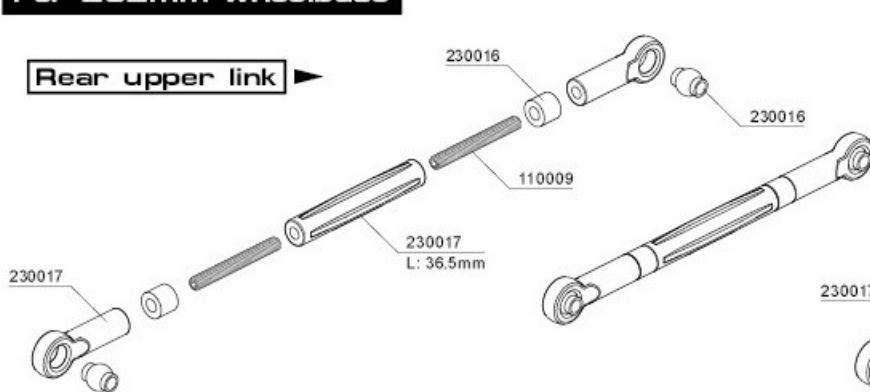

For 252mm wheelbase

Rear upper link