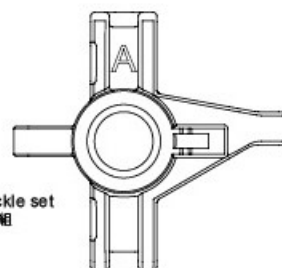

CMX Knuckle set
CMX 轉向座組
230025