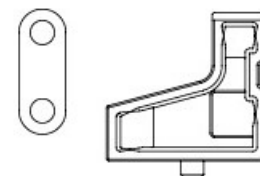

# PARTS

CMX Receiver case set  
CMX 接收機殼組  
230021

CMX Axle cover ×2  
CMX 車軸殼  
230022

Servo horn set (long) (23T/25T)  
伺服機舵片組-長 (23T/25T)  
210033

Spur gear holder  
齒盤座  
230034

CMX Damper stay set ×2  
CMX 避震架組  
230023