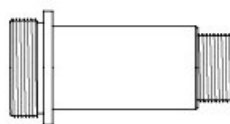

Cylinder cap ×4
避震器上蓋
210057